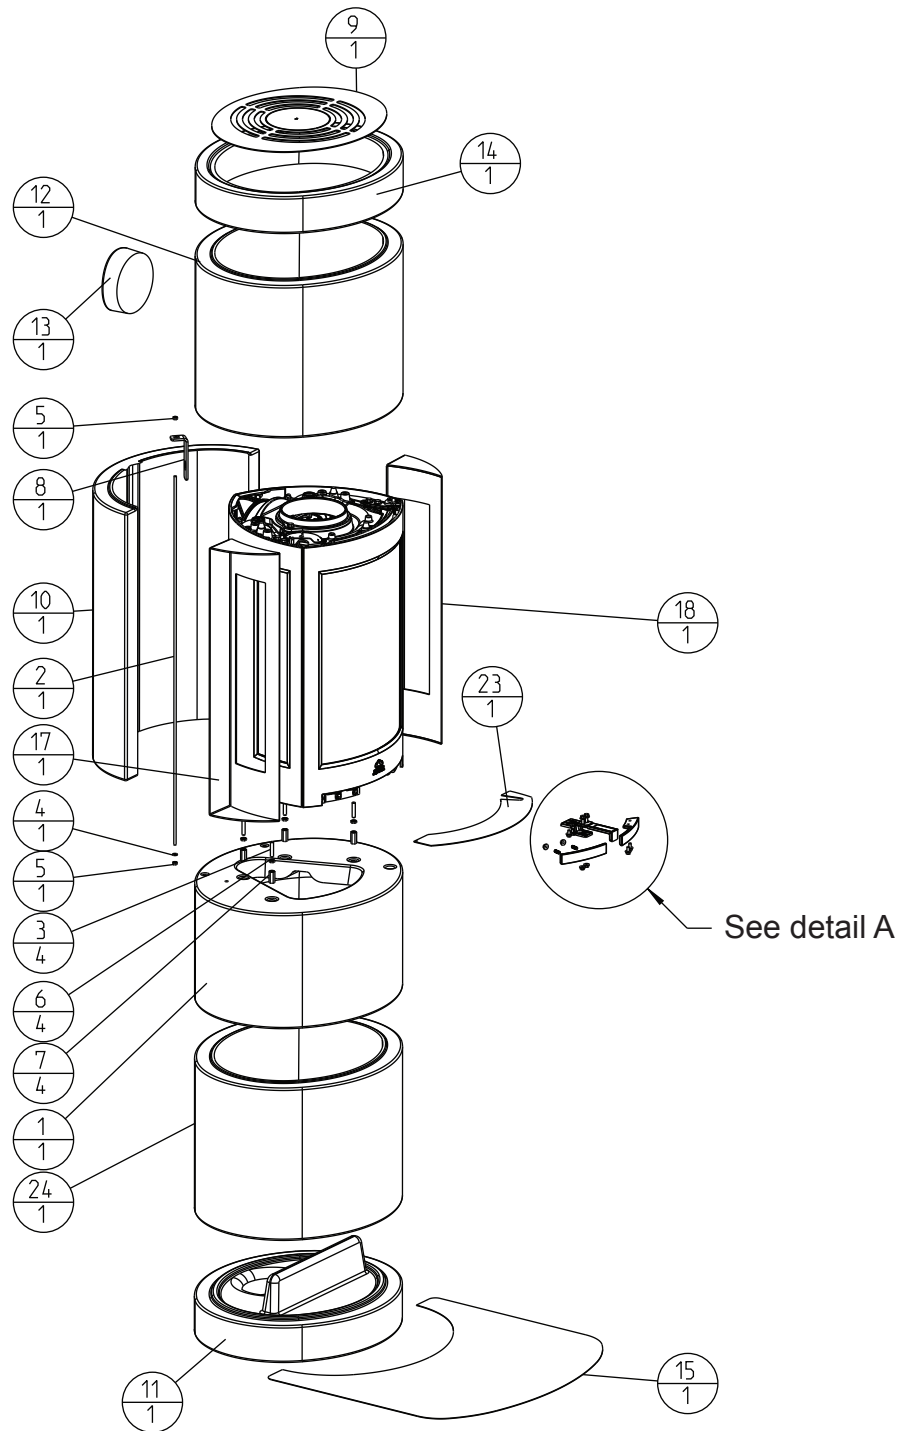

Detail A
Scale 1:4

Partlist, Jøtul FS 84 Advance		
Jøtul AS Fredrikstad, Norway	Draw. no: 900221-P00 Sheet 2/2	Date: 05.10.2016