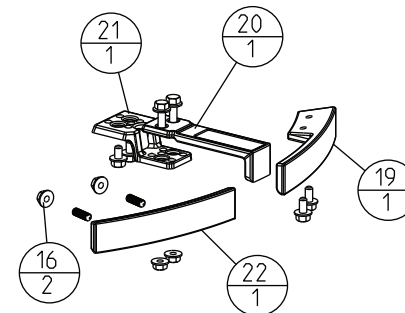

Detail A
Scale 1:4

Partlist, Jøtul FS 84 Advance		
Jøtul AS Fredrikstad, Norway	Draw. no: 900221-P00 Sheet 2/2	Date: 05.10.2016